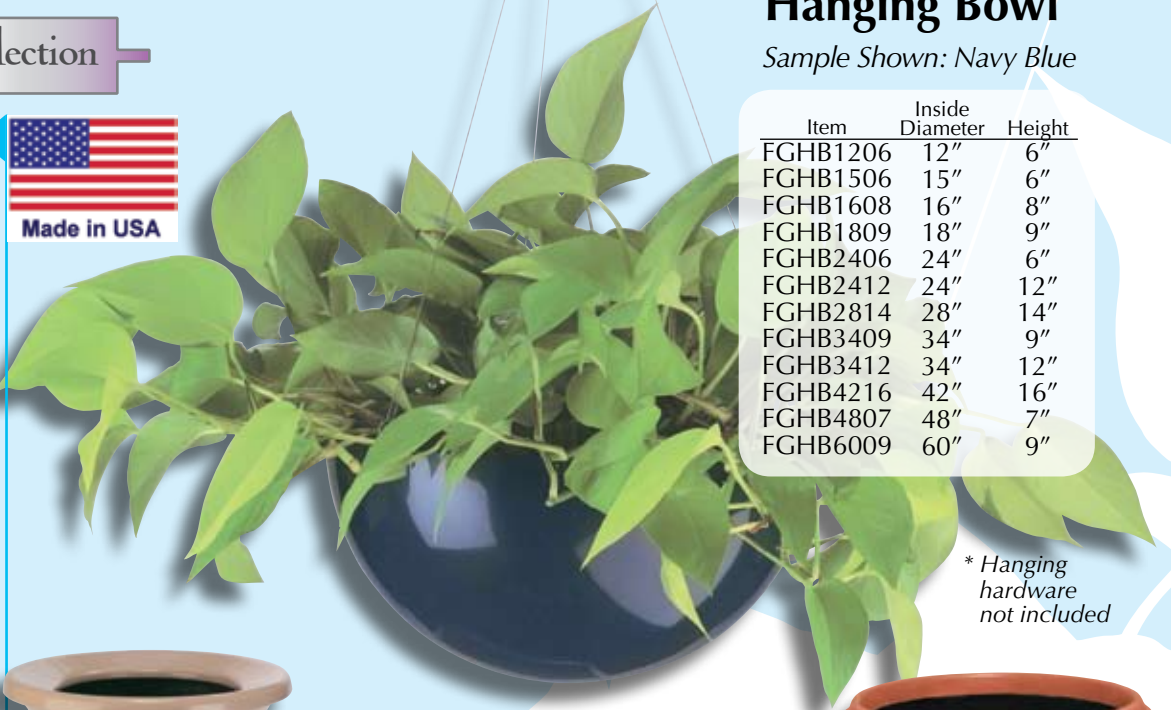

Hanging Bowl*

Sample Shown: Navy Blue

Item	Inside Diameter	Height
FGHB1206	12"	6"
FGHB1506	15"	6"
FGHB1608	16"	8"
FGHB1809	18"	9"
FGHB2406	24"	6"
FGHB2412	24"	12"
FGHB2814	28"	14"
FGHB3409	34"	9"
FGHB3412	34"	12"
FGHB4216	42"	16"
FGHB4807	48"	7"
FGHB6009	60"	9"

* Hanging hardware not included