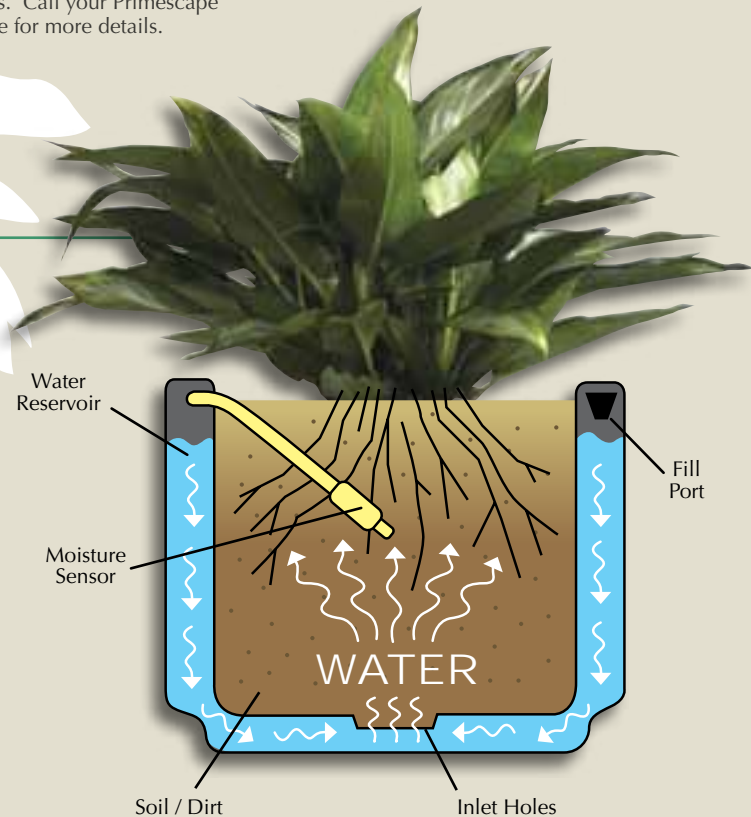

HOW PLANTER TECHNOLOGY WORKS

The plant's root system absorbs water up through the bottom of the unit. When the sensor tip is wet, it closes off air flow to the inner chamber.

This prevents more water than necessary from entering the soil. As the soil dries, the sensor opens. This breaks the vacuum, pushing water into the soil once more.