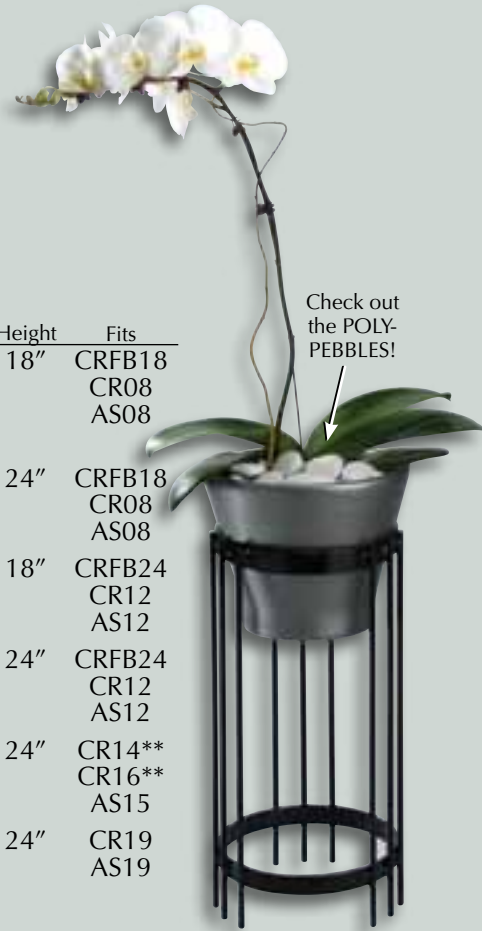

Corsica

Item	Grow Pot	Outside Dia.	Inside Dia.	Base Dia.	Height
CR08-	6"	9.25"	8.25"	6"	7.25"
CR10-	8"	11.5"	10.5"	7.5"	9.5"
CR12-	10"	14.5"	13"	9.5"	11.5"
CR14-	12"	16.5"	15"	11"	13.5"
CR16-	14"	18.5"	17.5"	12"	16"
CR19-	17"	22.7"	21.2"	15"	18.5"
CR24-	21"	28"	26.7"	18"	28.7"

*Samples Shown:
Gloss Black,
Cinnamon &
Brite Copper*

Corsica Bowls

*Samples Shown: Ivory,
Vintage Gold, Seafoam & Charcoal*

Item	Outside Dia.	Inside Dia.	Base Dia.	Height
CRFB18	18"	16"	7.75"	8"
CRFB24	24"	21.25"	9.875"	10.25"
CRFB26 (oval)	26x15"	23.5"x12.5"	13.7"x7"	7"

Oval Bowl

Metal Stands* for Corsica, Corsica Bowls, & Avalon Cylinders

*Samples Shown:
Avalon Navy Blue,
Corsica Bowl Ivory, &
Corsica Steel*

Item	Height	Fits
CRST-1818	18"	CRFB18 CR08 AS08
CRST-1824	24"	CRFB18 CR08 AS08
CRST-2418	18"	CRFB24 CR12 AS12
CRST-2424	24"	CRFB24 CR12 AS12
CRST-3	24"	CR14** CR16** AS15
CRST-4	24"	CR19 AS19

Check out
the POLY-
PEBBLES!

Stand not available for oval-shaped bowl (CRFB26)

* All Metal Stands are carbon steel (cold-rolled), with a pre-applied, corrosion and scratch-resistant black protective coating.
** The CR14 fits into the stand, stopping just above the pot's vertical center. The CR16 fits into the same stand, stopping just below it.