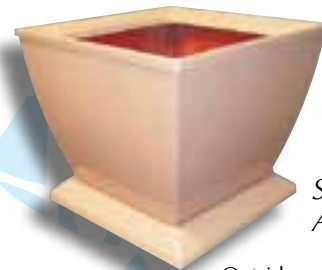

Hanging Bowl*

Sample Shown: Navy Blue

Item	Inside Diameter	Height
FGHB1206	12"	6"
FGHB1506	15"	6"
FGHB1608	16"	8"
FGHB1809	18"	9"
FGHB2406	24"	6"
FGHB2412	24"	12"
FGHB2814	28"	14"
FGHB3409	34"	9"
FGHB3412	34"	12"
FGHB4216	42"	16"
FGHB4807	48"	7"
FGHB6009	60"	9"

* Hanging hardware not included

SHIPS IN 2-3 wks

Hampton Collection

Semigloss Finishes

Matte, Sand & Orange Peel available for 10% upcharge

NEW COLORS!

Galleria Series

Sample Shown: Mesa Tan

Item	Outside Diameter	Inside Diameter	Base	Height
FGGA1818	18"	12"	9"	18"
FGGA1824	18"	12"	9"	24"
FGGA2418	24"	14"	10"	18"
FGGA2424	24"	14"	10"	24"
FGGA2730	27"	18"	15"	30"
FGGA2736	27"	18"	15"	36"
FGGA3018	30"	20"	12"	18"
FGGA3024	30"	20"	12"	24"
FGGA3630	36"	27"	17"	30"
FGGA4224	42"	31"	24"	24"
FGGA4818	48"	38"	24"	18"
FGGA4830	48"	38"	24"	30"
FGGA4836	48"	38"	24"	36"
FGGA6018	60"	47"	30"	18"
FGGA6036	60"	47"	30"	36"
FGGA6040	60"	47"	30"	40"
FGGA7224	72"	58"	32"	24"

Mediterranean Cylinder

Sample Shown: Indiana Clay

Item	Outside Diameter	Inside Diameter	Base	Height
FGMC1207	12"	10"	6.5"	7"
FGMC1412	14"	12"	8.5"	12"
FGMC2016	20"	16"	11.5"	16"
FGMC2420	24"	18"	14"	20"
FGMC3025	30"	23"	17"	25"
FGMC3630	36"	28"	20.6"	30"
FGMC4235	42"	32"	24.5"	35"

Birmingham Square

Sample Shown: Alabaster

Item	Outside Width	Inside Width	Height
BGSQ2421	24"	18"	21"
BGSQ3027	30"	24"	27"
BGSQ3630	36"	30"	30"

The Hampton Collection is made to order. All orders are final and may not be cancelled.

Printed color swatches are approximate. For best results, contact us and request a sample chip.

Poly-Tex Finishes

15% upcharge, no minimum order required. If product will be used outdoors, add additional 5% for protective clearcoat.