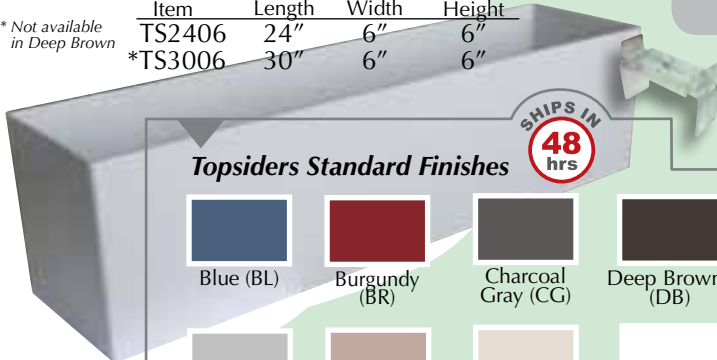

SHIPS IN **24 hrs**

Paramount Painted Finishes

SHIPS IN **2 wks**

Topsiders **NEW**

Sample Shown: Medium Gray

Item	Length	Width	Height
TS2406	24"	6"	6"
*TS3006	30"	6"	6"

* Not available in Deep Brown

Topsiders Standard Finishes