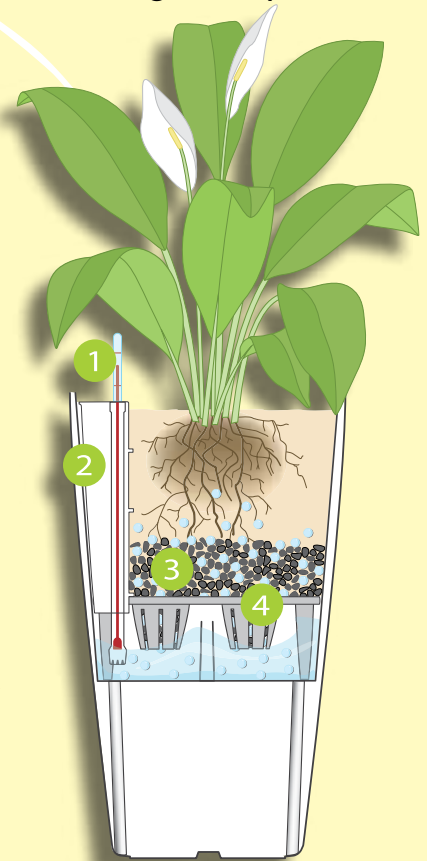

Mini Cubico

Item	Grow Pot	Outside Dim.	Height
w/Sub-irrigation Insert and Shelf Liner			
LZ181-	4"	4"	7"

Maxi Cubico

Sample Shown: Volcano Gray

Item	Grow Pot	Outside Dim.	Height
w/Sub-irrigation Insert and Shelf Liner			
LZ180-	6"	5.5"	10"

Samples Shown:
Coffee and Scarlet Red

Item	Grow Pot	Outside Dim.	Bottom Outside Dim.	Inside Dim.	Bottom Inside Dim.	Height
LZ111*	8"	8.5"	6.3"	8.1"	6"	16"
LZ113-	10"	12"	9"	11"	8.5"	22.5"
LZ117-	14"	15.5"	12"	14.7"	11.5"	30"
LZ120-	17"	19.5"	14.9"	18.5"	14.5"	37"

* LZ111 not available in coffee

NEW SIZE!

The original Lechuza®
sub-irrigation system:

- 1. Water level indicator**
Ensures complete watering control
- 2. Water supply shaft**
Easy-adding of water and fertilizer
- 3. Substrate layer**
Controls water supply to the plants
- 4. Separator**
Forms water reservoir at bottom